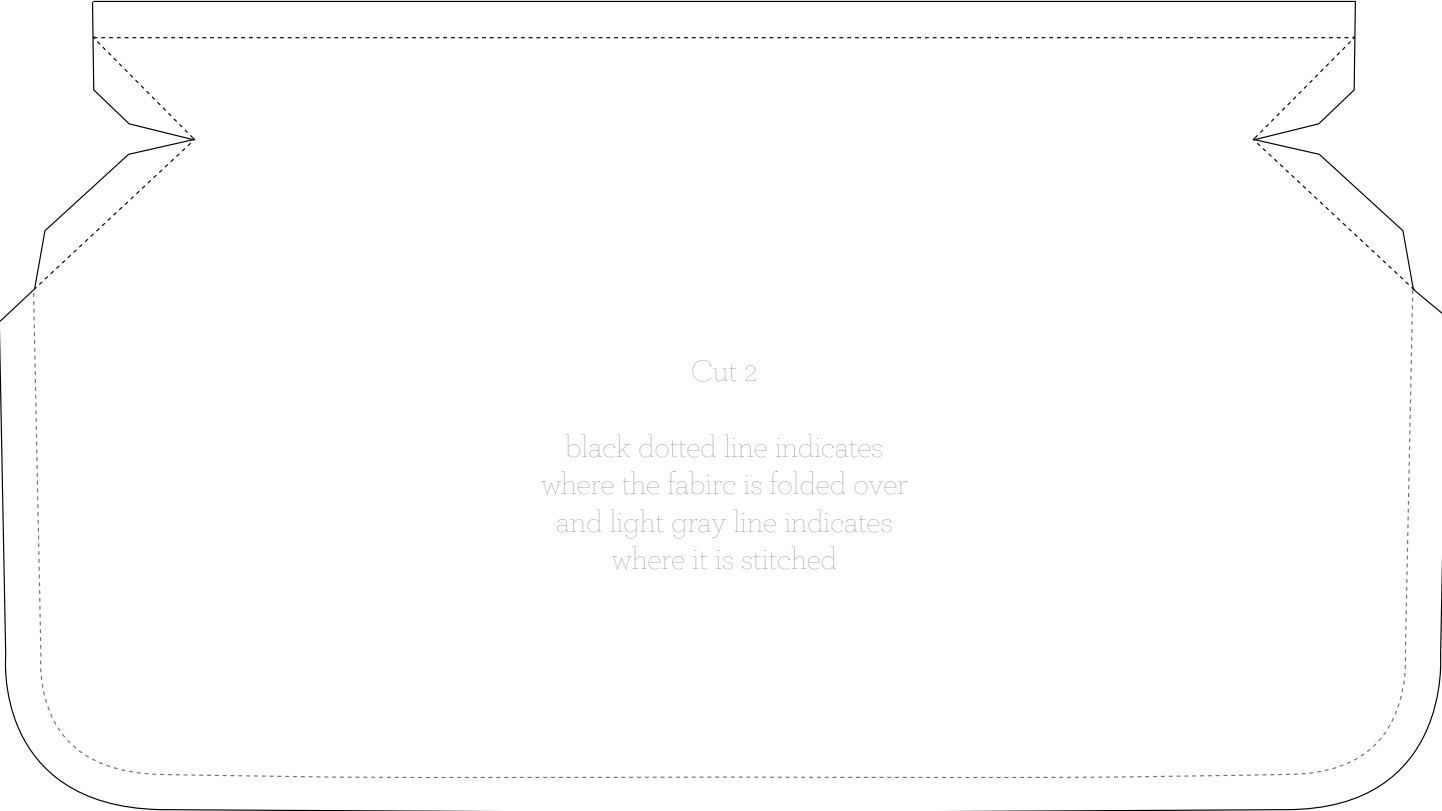

Use this page for reference only. Print the following 2 pages, cut them out, align the designs, and tape them together.

Cu

black dotted  
where the fabir  
and light gray  
where it i

at 2

line indicates  
c is folded over  
r line indicates  
s stitched

Use this page for reference only. Print the following 4 pages, cut them out, align the designs, and tape them together.

ut 2

. line indicates  
rc is folded over  
y line indicates  
is stitched

bla  
wher  
anc