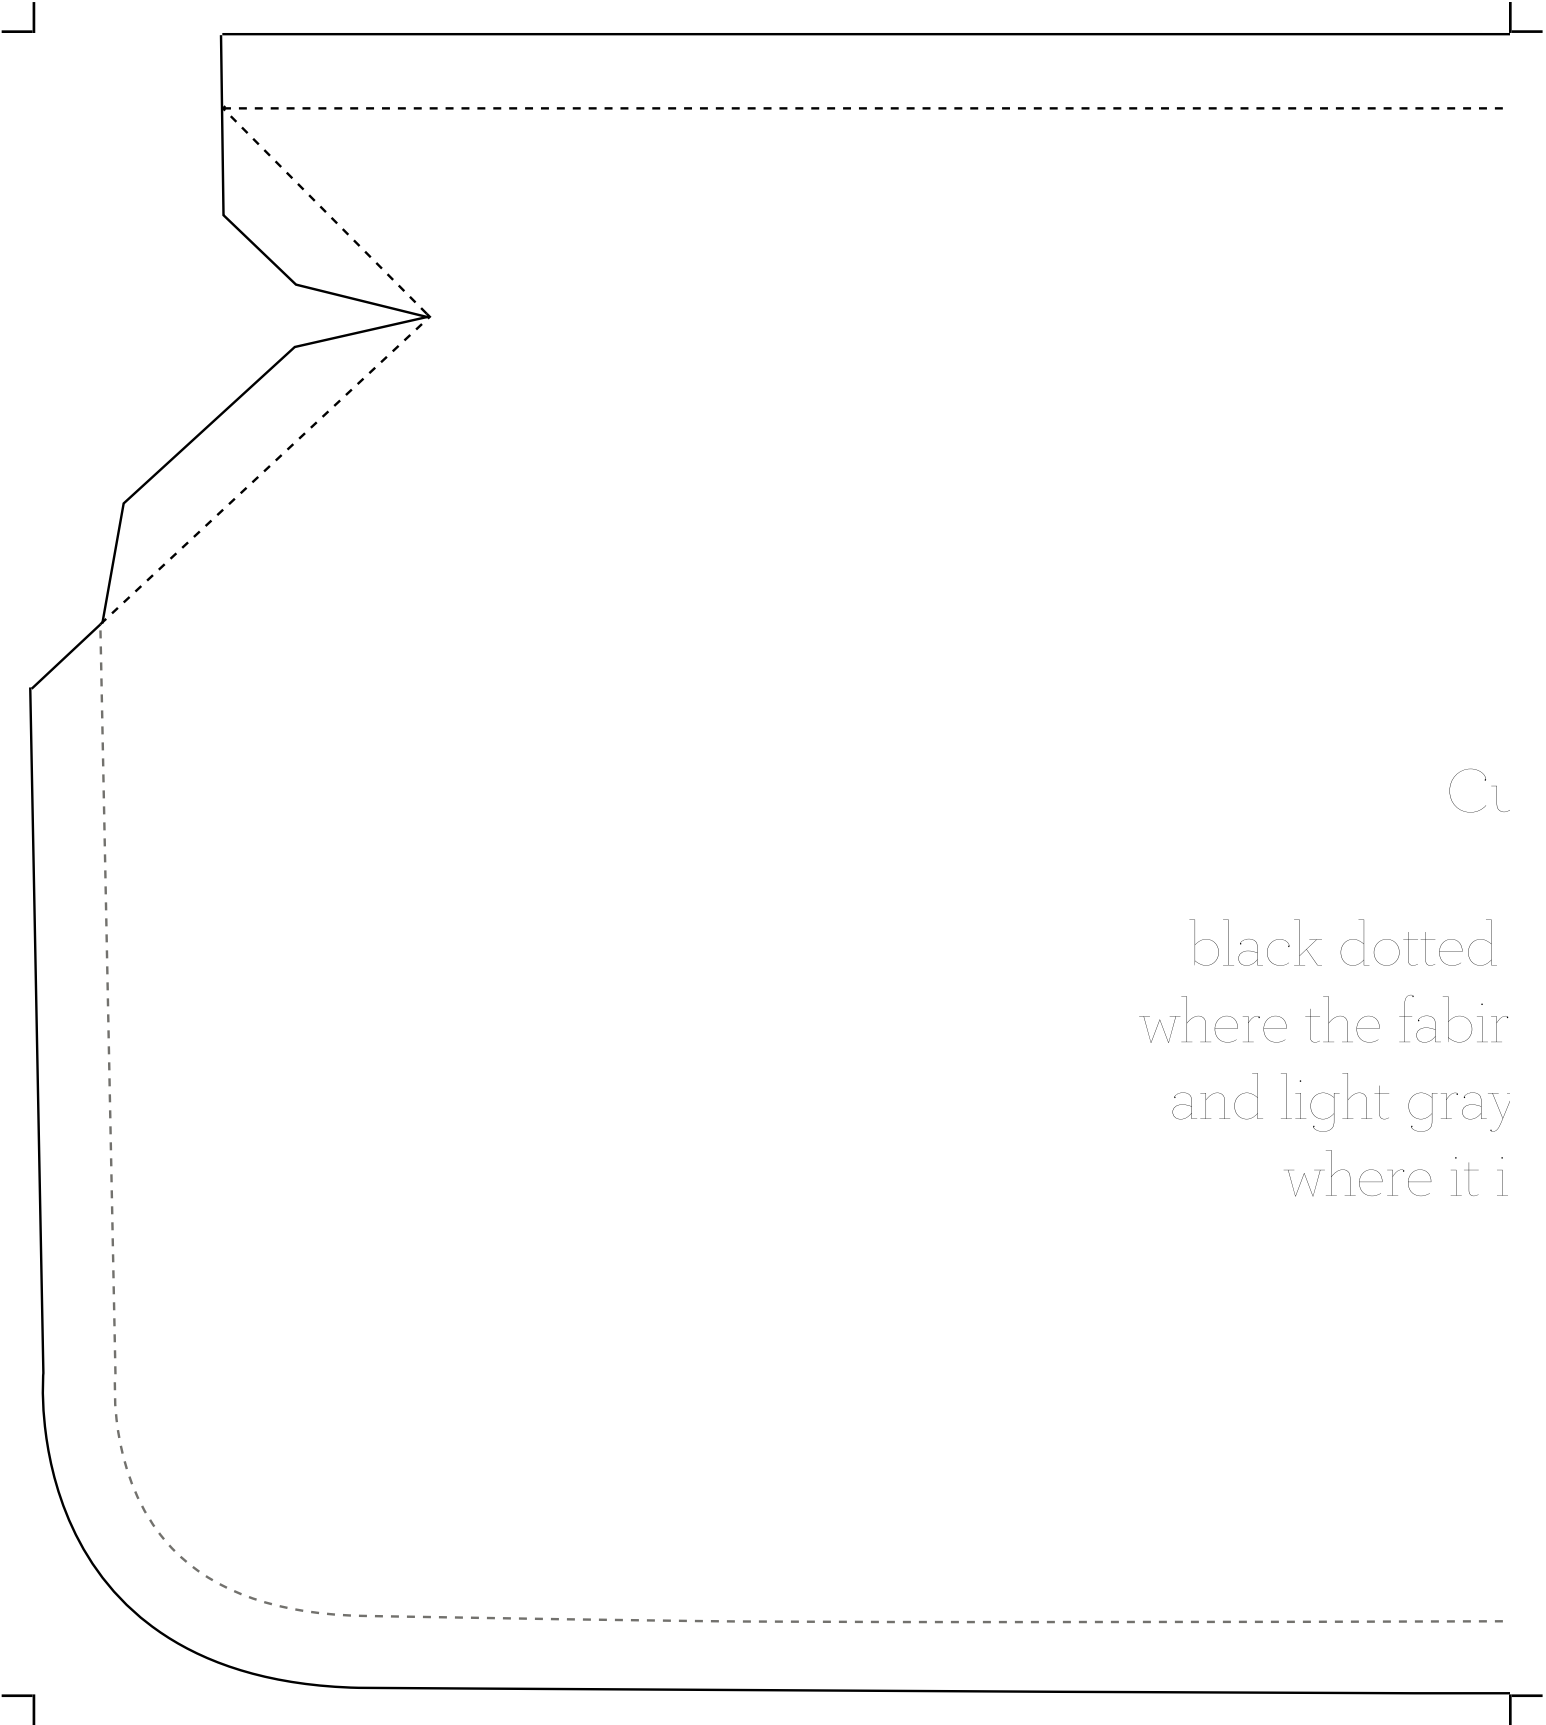

Use this page for reference only. Print the following 2 pages, cut them out, align the designs, and tape them together.

Cu

black dotted  
where the fabir  
and light gray  
where it i

at 2

line indicates  
c is folded over  
r line indicates  
s stitched

Use this page for reference only. Print the following 4 pages, cut them out, align the designs, and tape them together.

ut 2

. line indicates  
rc is folded over  
y line indicates  
is stitched

bla  
wher  
anc

Use this page for reference only. Print the following 4 pages, cut them out, align the designs, and tape them together.