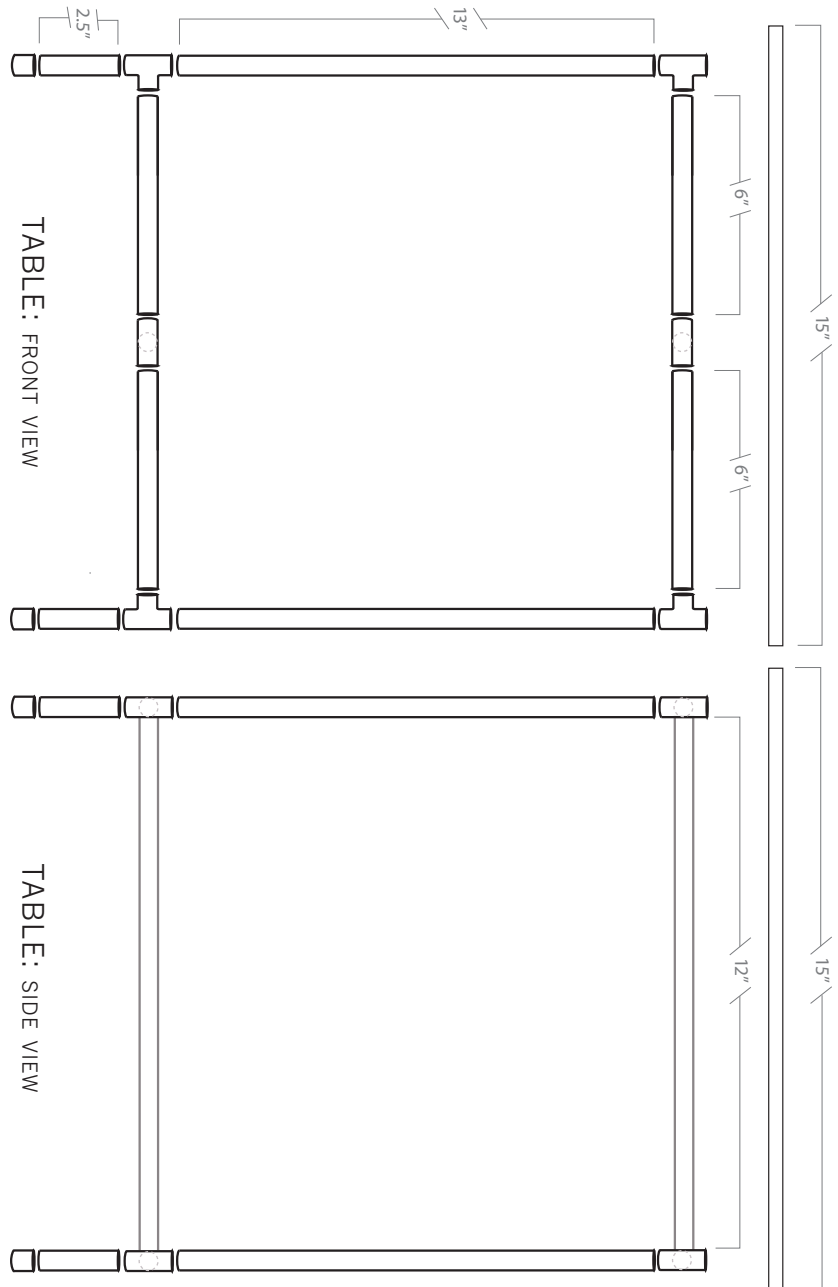

Assembly Plan: "Plumb Assignment" Table

from *Martha Stewart Living* | www.marthastewart.com

TABLE: FRONT VIEW

TABLE: SIDE VIEW

The table is constructed with 1/2-inch copper pipe and fittings.
The table's top is slate.