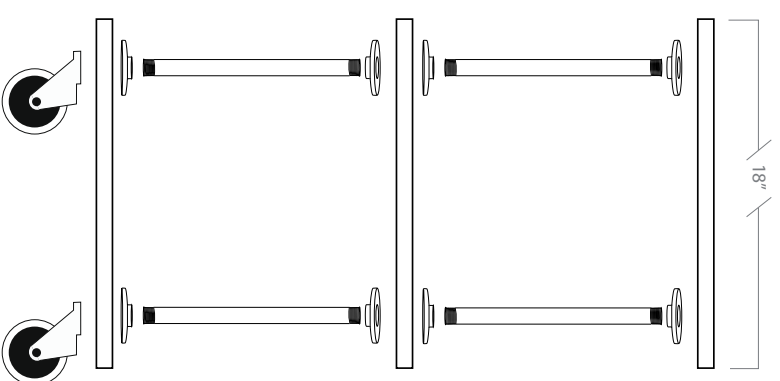

STORAGE UNIT: FRONT VIEW

STORAGE UNIT: SIDE VIEW

The storage unit is constructed with 1/2-inch galvanized pipe and fittings.  
Shelves are 3/4-inch plywood.